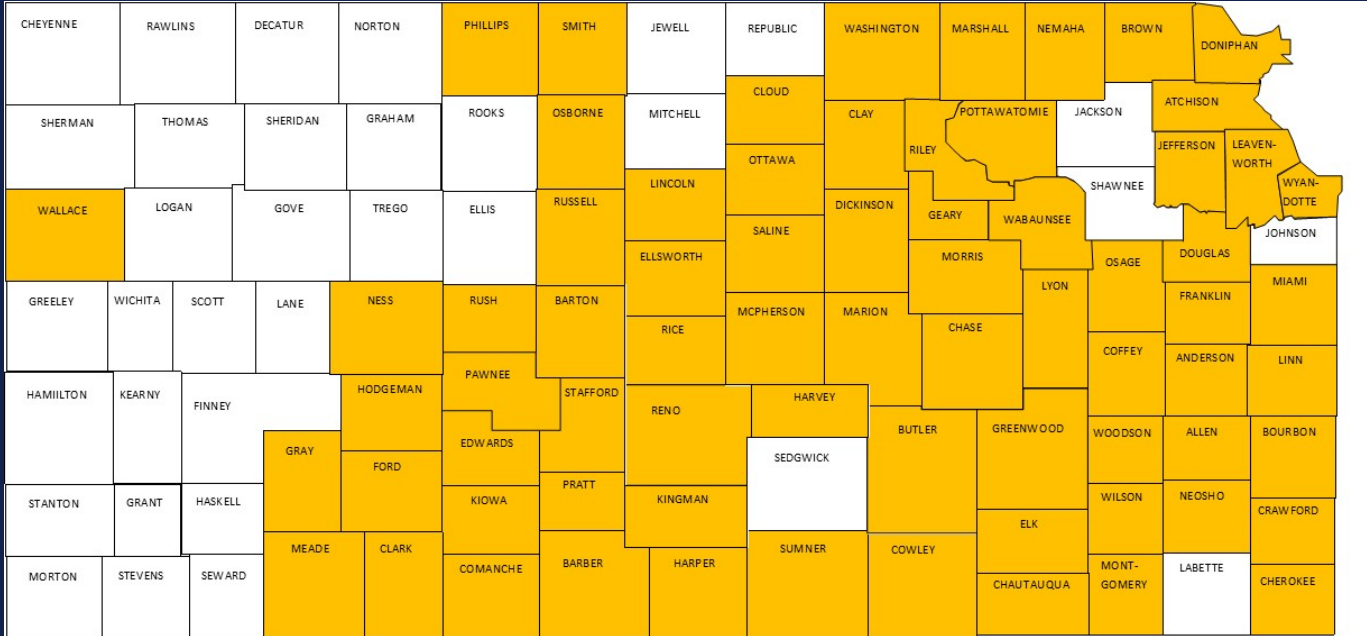

USDA Rural Development Community Facilities Disaster Assistance Eligible Kansas Counties

Note. FEMA Major Disaster Declarations (DR-4417) (DR-4403) (DR-4449)

Map Last Updated—September 27, 2019