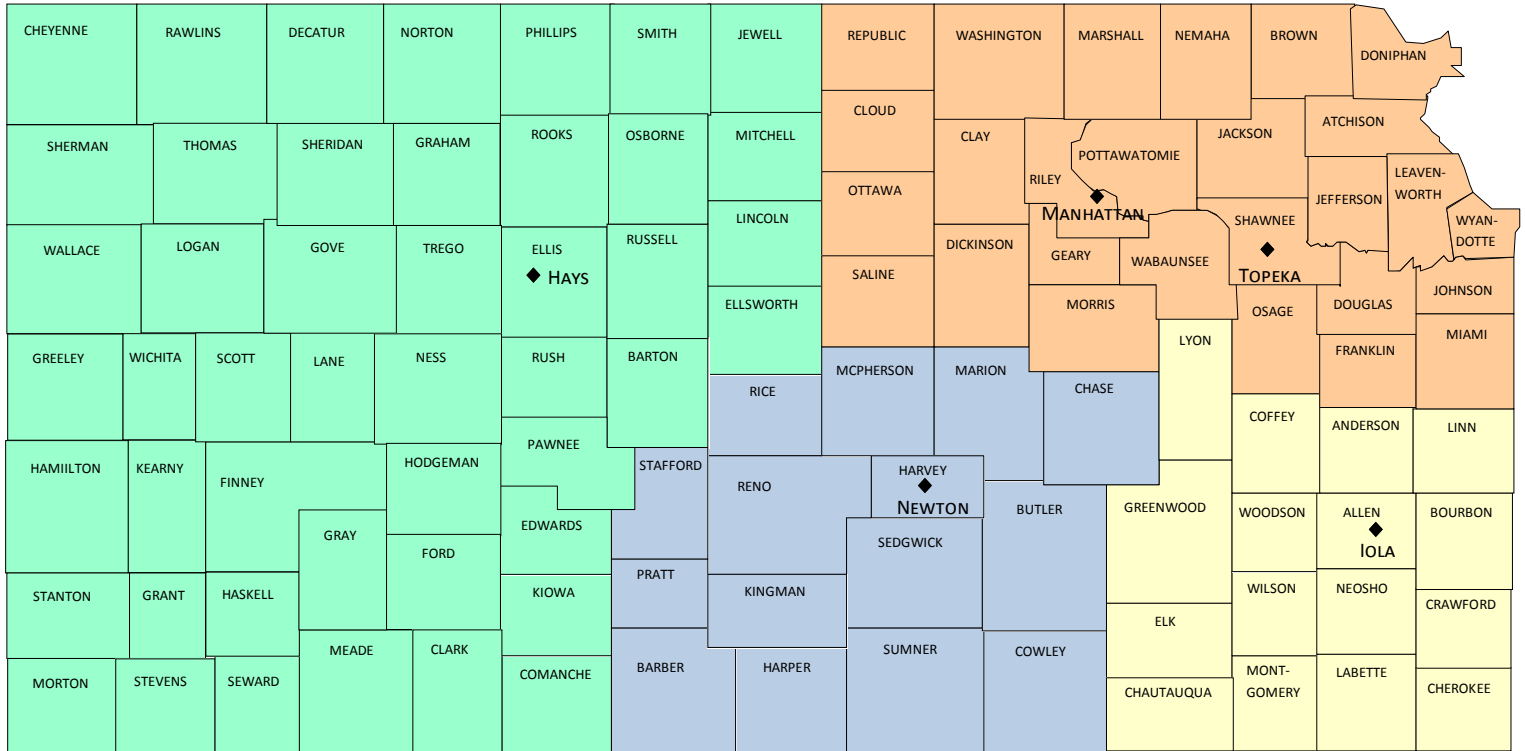

USDA Rural Development — Kansas

Single Family Housing Program Contacts

Hays Area Office

2715 Canterbury Drive
Hays, KS 67601
Fax: (877) 470-3801

Terry Covington
(785) 628-3081, Ext. 4
KSDirect@ks.usda.gov