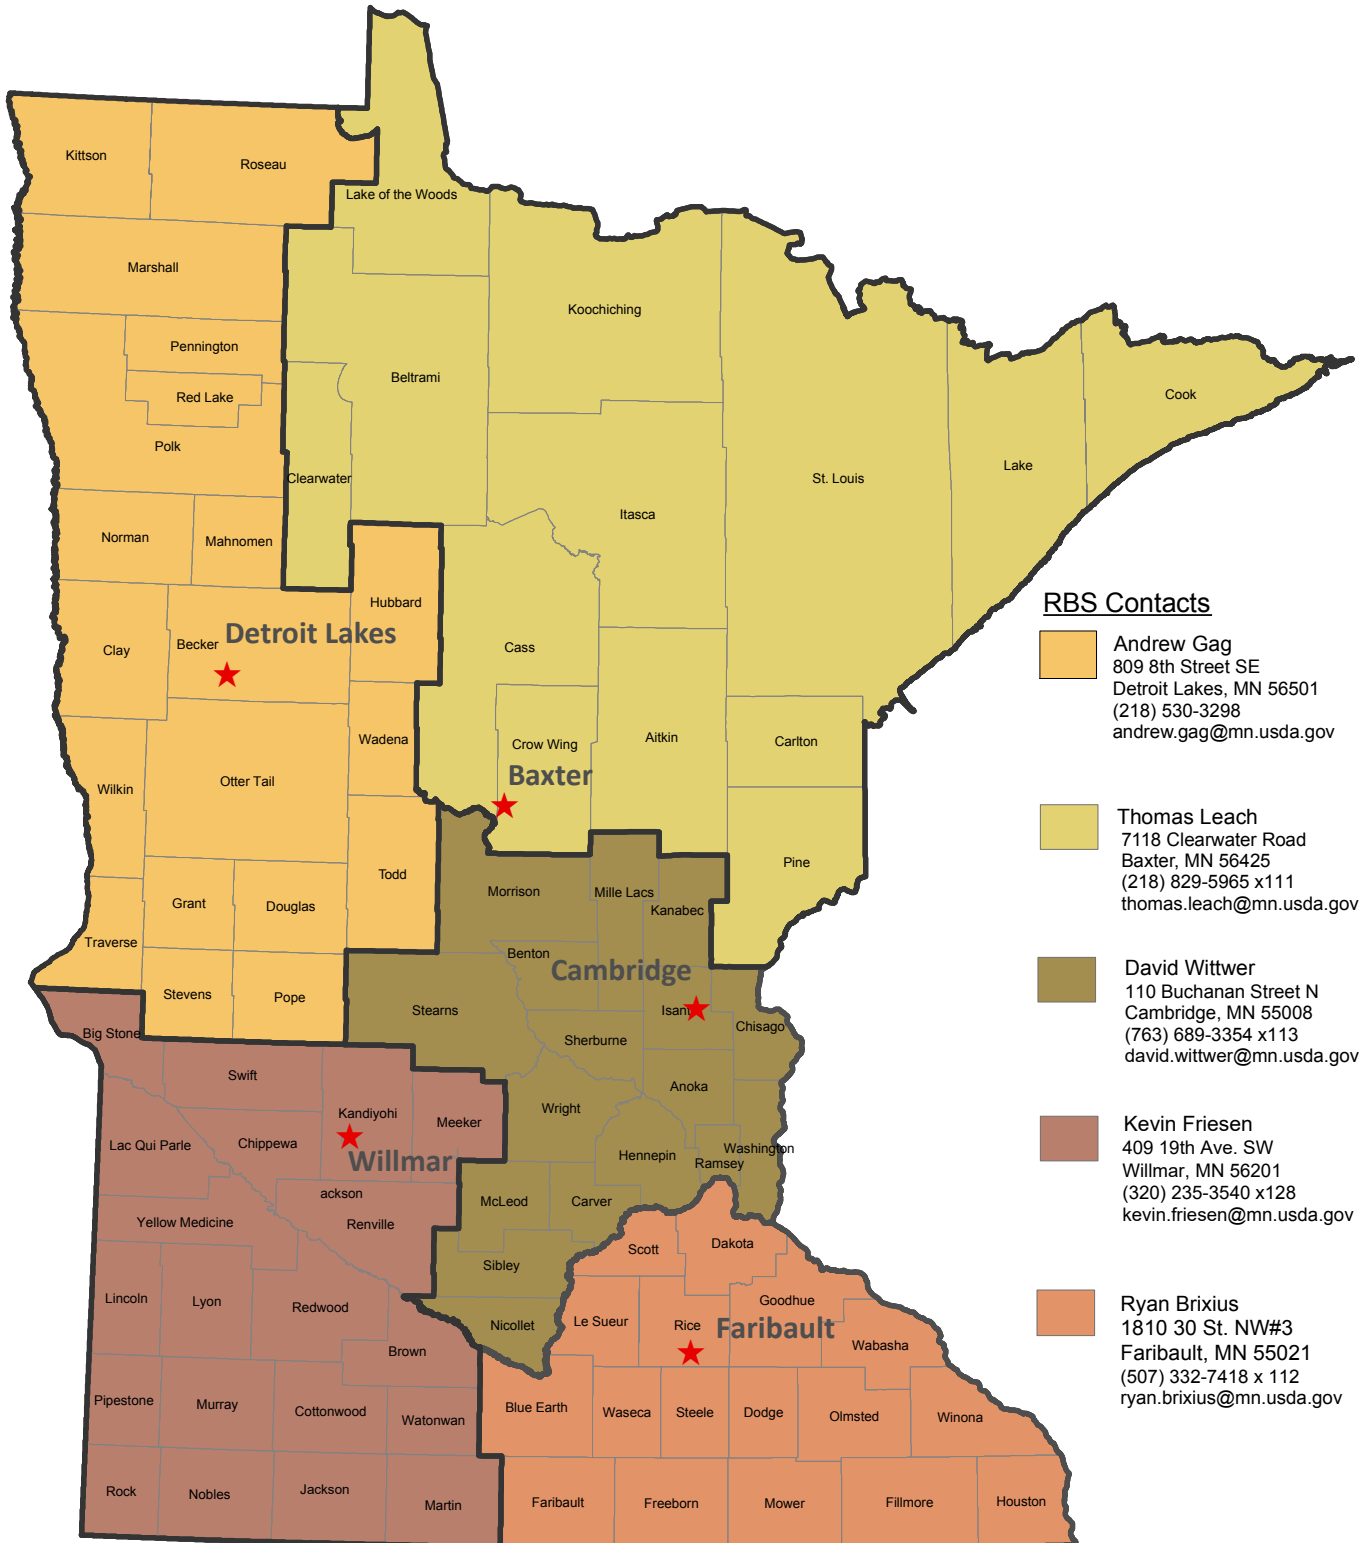

Minnesota Rural Development Rural Business Service Staff

RBS Contacts

- Andrew Gag**
809 8th Street SE
Detroit Lakes, MN 56501
(218) 530-3298
andrew.gag@mn.usda.gov
- Thomas Leach**
7118 Clearwater Road
Baxter, MN 56425
(218) 829-5965 x111
thomas.leach@mn.usda.gov
- David Wittwer**
110 Buchanan Street N
Cambridge, MN 55008
(763) 689-3354 x113
david.wittwer@mn.usda.gov
- Kevin Friesen**
409 19th Ave. SW
Willmar, MN 56201
(320) 235-3540 x128
kevin.friesen@mn.usda.gov
- Ryan Brixius**
1810 30 St. NW#3
Faribault, MN 55021
(507) 332-7418 x 112
ryan.brixius@mn.usda.gov

★ USDA Service Centers with a RBS Specialist □ County Boundary □ RD Area Boundary

State Office Specialist
Naomi Lenz
1408 21st Avenue NW, Suite 3
Austin, MN 55912
(507) 460-4597
naomi.lenz@mn.usda.gov