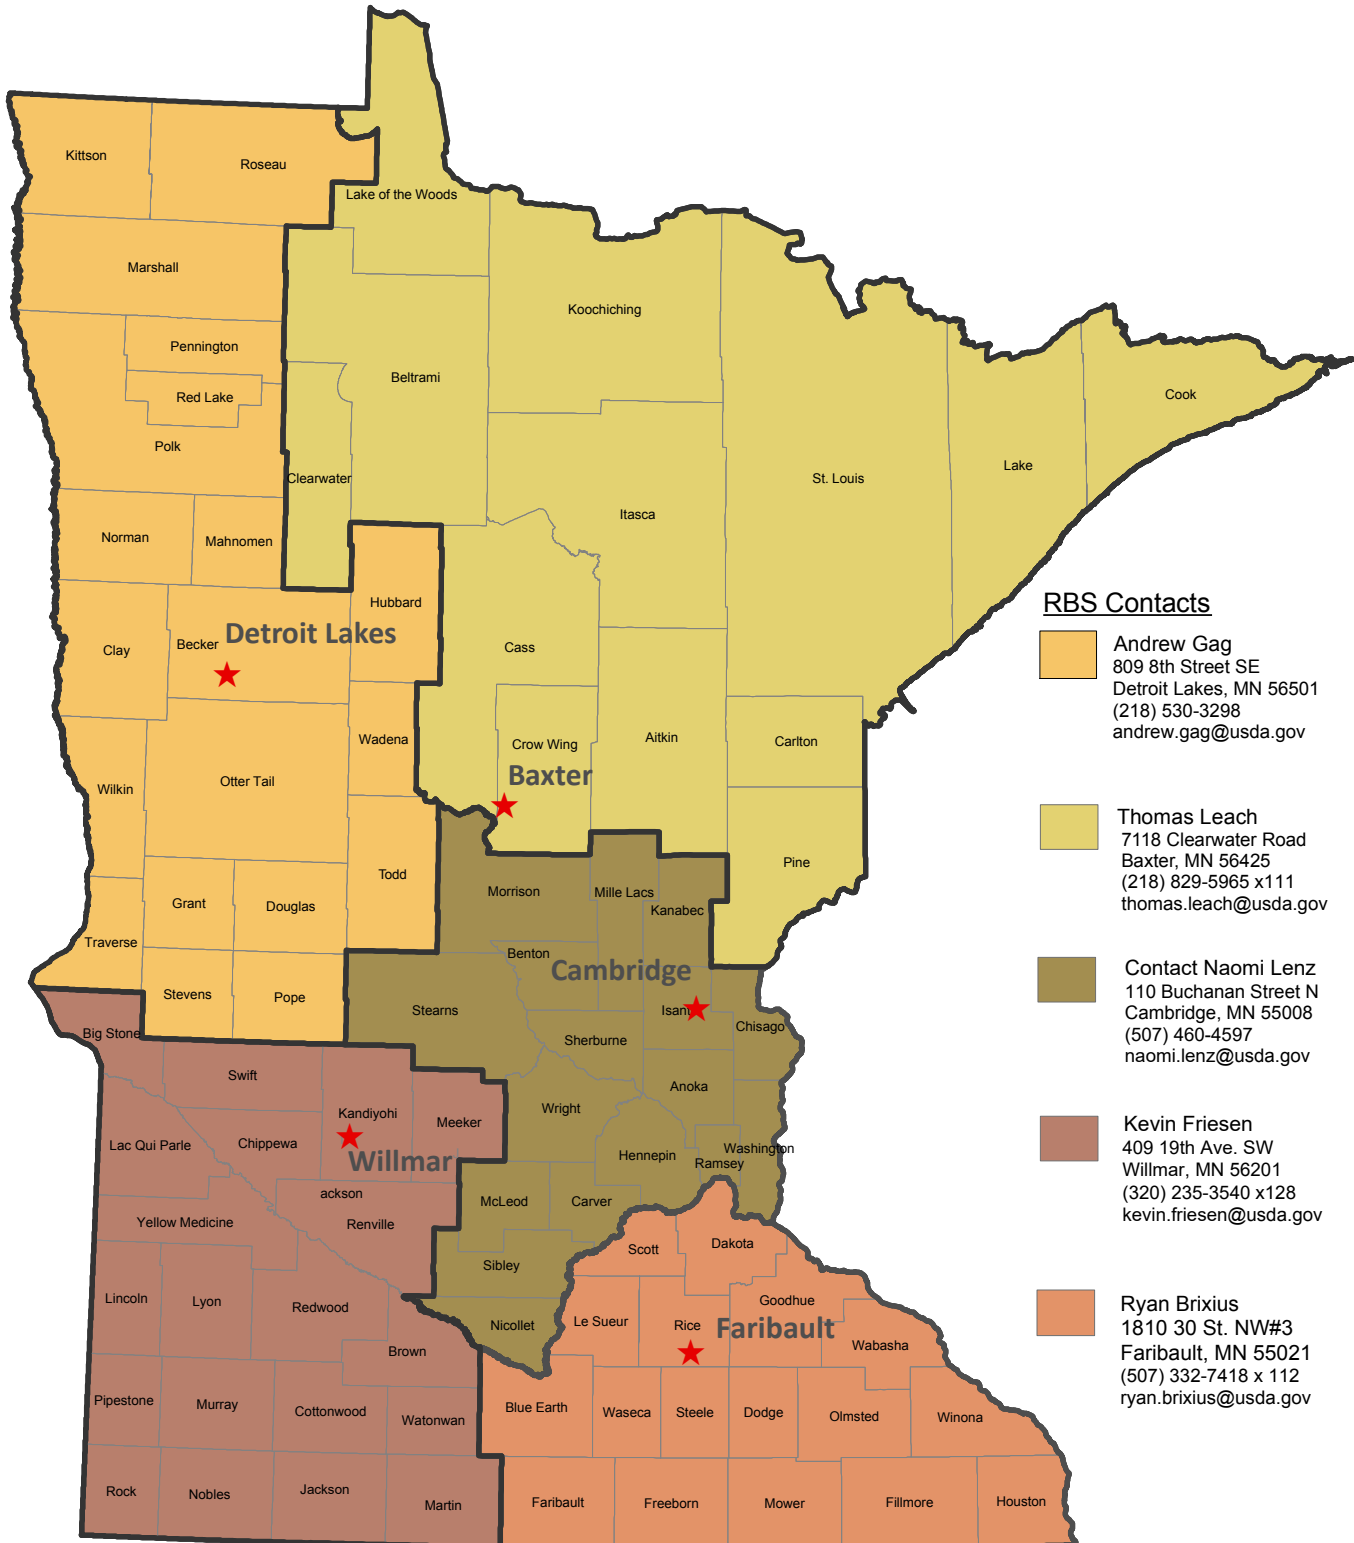

Minnesota Rural Development Rural Business Service Staff

RBS Contacts

Andrew Gag
809 8th Street SE
Detroit Lakes, MN 56501
(218) 530-3298
andrew.gag@usda.gov

Thomas Leach
7118 Clearwater Road
Baxter, MN 56425
(218) 829-5965 x111
thomas.leach@usda.gov

★ USDA Service Centers with a RBS Specialist □ County Boundary □ RD Area Boundary

State Office Specialist
Naomi Lenz
1408 21st Avenue NW, Suite 3
Austin, MN 55912
(507) 460-4597
naomi.lenz@usda.gov