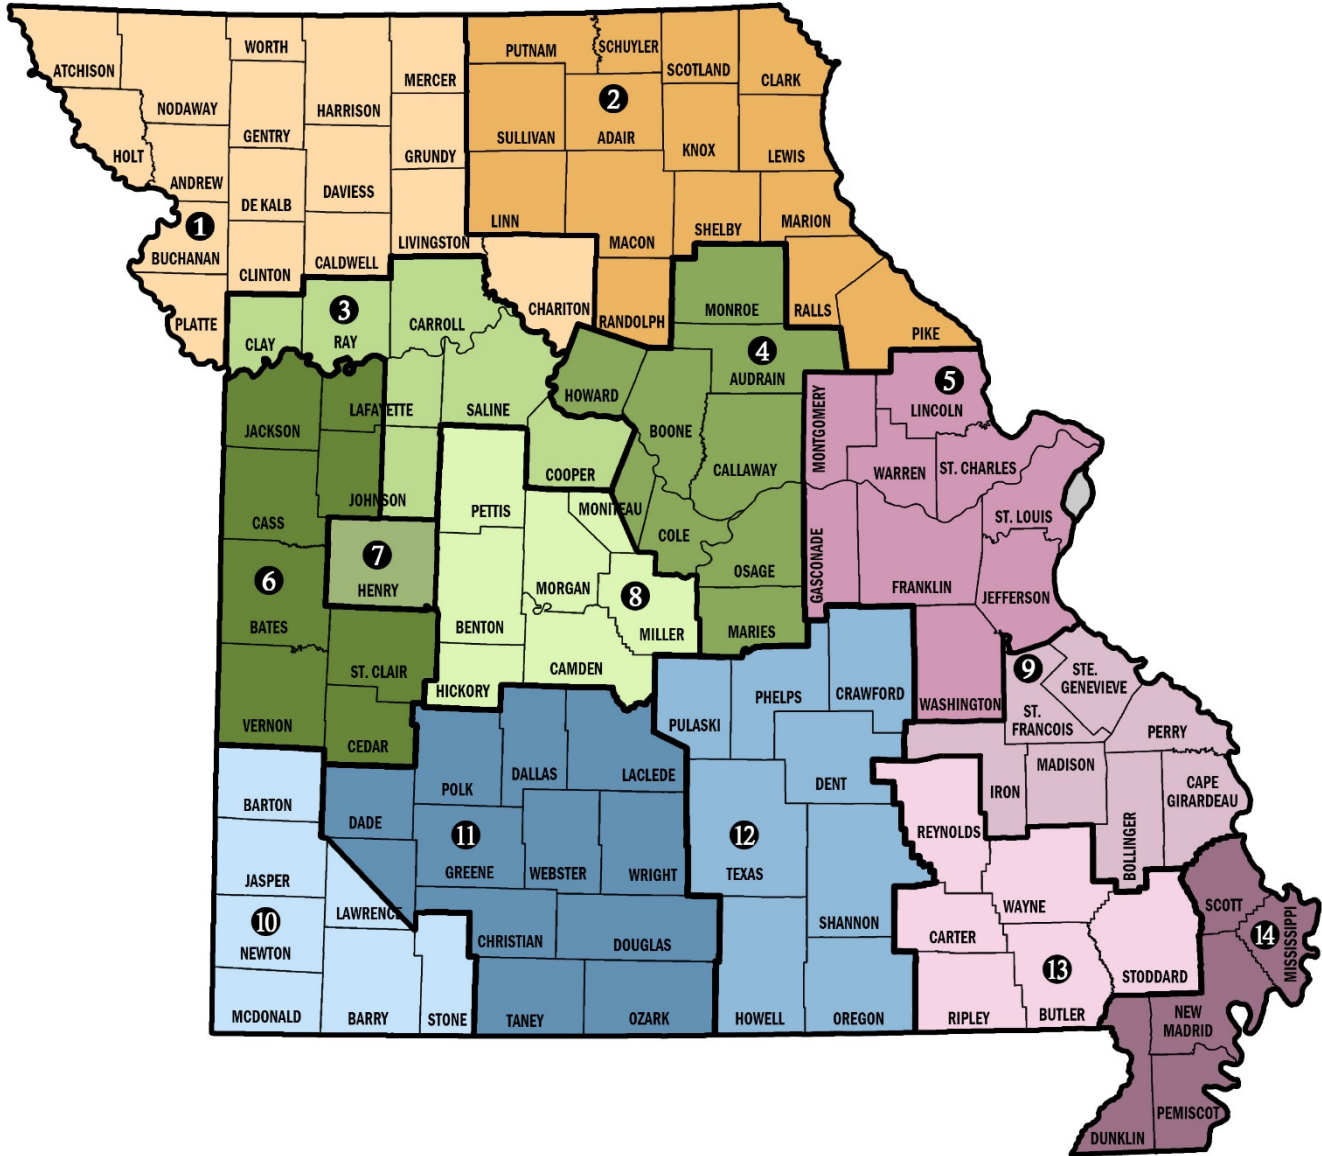

Multi-Family Housing Program Contacts in Missouri

Rural Development

	Office	Phone Number	Counties Served
1	St. Joseph Area Office 3915 Oakland Avenue St. Joseph, MO 64506	(816) 364-3927, Ext. 4	Andrew, Atchison, Buchanan, Caldwell, Chariton, Clinton, Daviess, DeKalb, Gentry, Grundy, Harrison, Holt, Livingston, Mercer, Nodaway, Platte, and Worth
2	Kirksville Sub-Area Office 2410 S Franklin St. Kirksville, MO 63501	(660) 665-3274, Ext. 4	Adair, Clark, Knox, Lewis, Linn, Macon, Marion, Pike, Putnam, Ralls, Randolph, Schuyler, Scotland, Shelby, and Sullivan
3	Richmond Sub-Area Office 500 Wollard Blvd. Richmond, MO 64085	(816) 776-2266, Ext. 4	Carroll, Clay, Cooper, Johnson (part), Lafayette (part), Ray, and Saline
4	Mexico Sub-Area Office 4617 S Clark Mexico, MO 65265	(573) 581-4177, Ext. 4	Audrain, Boone, Callaway, Cole, Howard, Maries, Moniteau (part), Monroe, and Osage
5	Troy Sub-Area Office 114 Frenchman Bluff Rd Troy, MO 63379	(636) 528-7046, Ext. 4	Franklin, Gasconade, Jefferson, Lincoln, Montgomery, St. Charles, St. Louis, Warren, and Washington
6	Butler Sub-Area Office 625 W Nursery St., Box A Butler, MO 64730-1840	(660) 679-6114, Ext. 4	Bates, Cass, Cedar, Jackson, Johnson (part), Lafayette (part), St. Clair, and Vernon
7	Clinton Area Office 1306 N 2nd St. Clinton, MO 64735	(660) 885-5567, Ext. 4	Henry
8	Eldon Sub-Area Office 101 Industrial Parkway Eldon, MO 65026	(573) 392-5667, Ext. 4	Benton, Camden, Hickory, Miller, Moniteau (part), Morgan, and Pettis
9	Farmington Sub-Area Office 812 Progress Drive Farmington, MO 63640	(573) 756-6413, Ext. 4	Bollinger, Cape Girardeau, Iron, Madison, Perry, St. Francois, and Ste. Genevieve
10	Neosho Sub-Area Office 1900 S. Bus. Hwy 71 S Neosho, MO 64850	(417) 451-1007, Ext. 4	Barry, Barton, Jasper, Lawrence (part), McDonald, Newton, and Stone
11	Springfield Area Office 688 S. State Hwy B, Suite 400 Springfield, MO 65802-9109	(417) 831-5246, Ext. 4	Christian, Dade, Dallas, Douglas, Greene, Laclede, Lawrence (part), Ozark, Polk, Taney, Webster, and Wright
12	Houston Sub-Area Office 6726 S Hwy 63, Ste. B Houston, MO 65483	(417) 967-2028, Ext. 4	Crawford, Dent, Howell, Oregon, Phelps, Pulaski, Shannon, and Texas
13	Poplar Bluff Sub-Area Office 4327 Hwy. 67N Poplar Bluff, MO 63901	(573) 785-9679, Ext. 4	Butler, Carter, Reynolds, Ripley, Stoddard, and Wayne
14	Charleston Sub-Area Office 831 S Hwy 105 Charleston, MO 63834	(573) 649-9947, Ext. 4	Dunklin, Mississippi, New Madrid, Pemiscot, and Scott