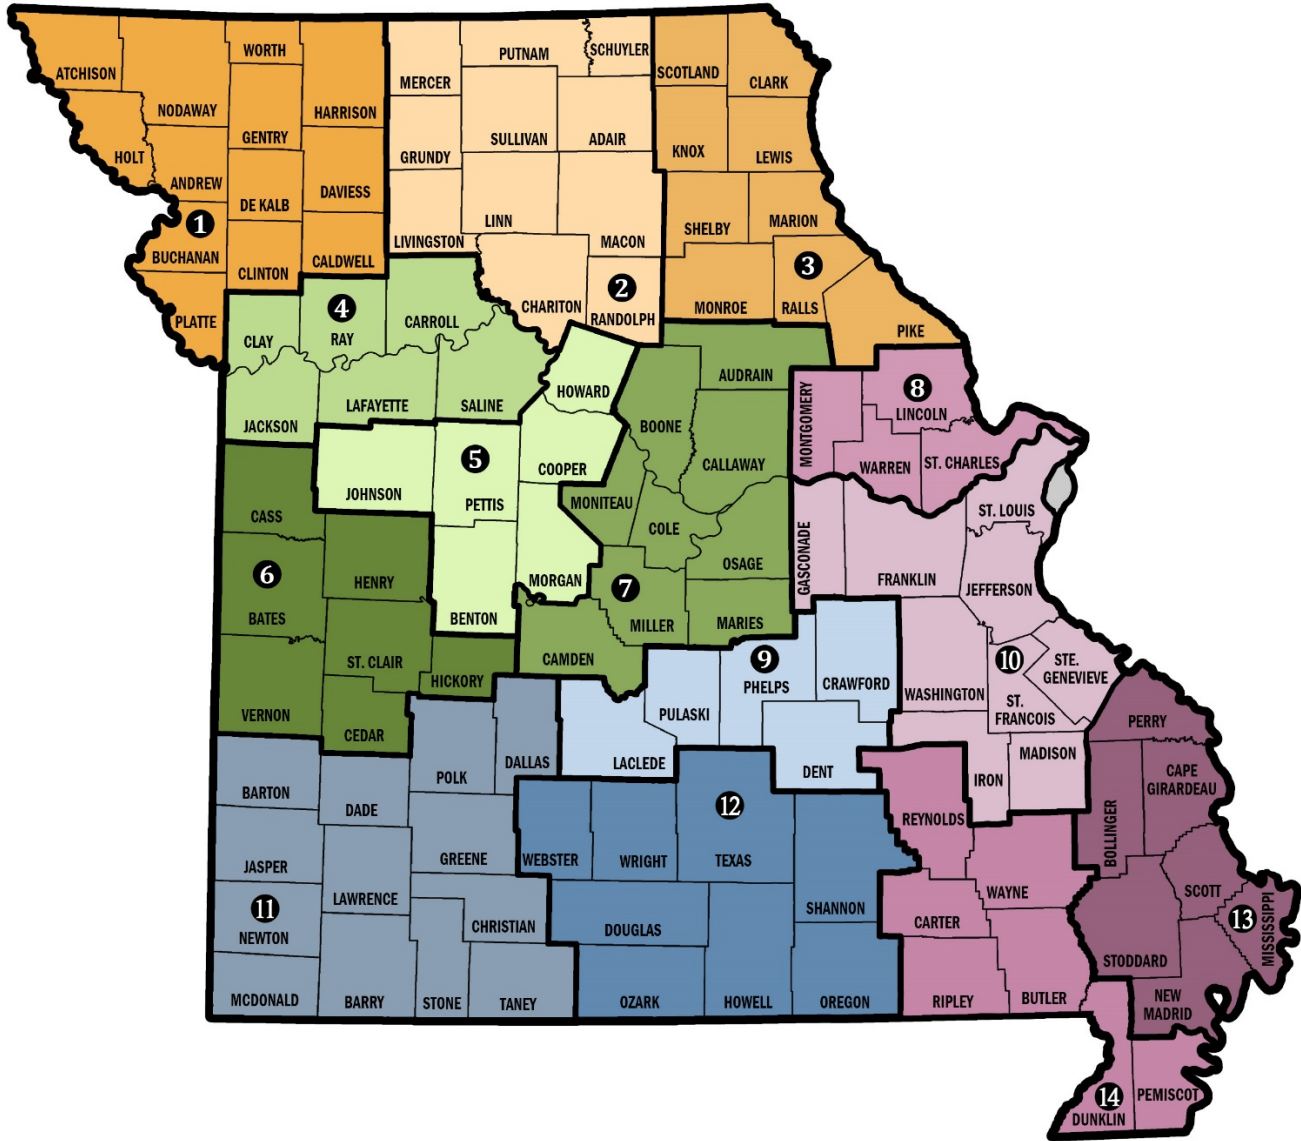

Single-Family Housing Direct Program Contacts in Missouri

Rural Development

Office	Phone Number	Counties Served
1 St. Joseph Area Office 3915 Oakland Avenue St. Joseph, MO 64506	(816) 364-3927, Ext. 4	Andrew, Atchison, Buchanan, Caldwell, Clinton, Daviess, DeKalb, Gentry, Harrison, Holt, Nodaway, Platte, and Worth
2 Moberly Sub- Area Office 2995 County Rd 1325 Moberly, MO 65270	(660) 263-7400, Ext. 4	Adair, Chariton, Grundy, Linn, Livingston, Macon, Mercer, Putnam, Randolph, Schuyler, and Sullivan