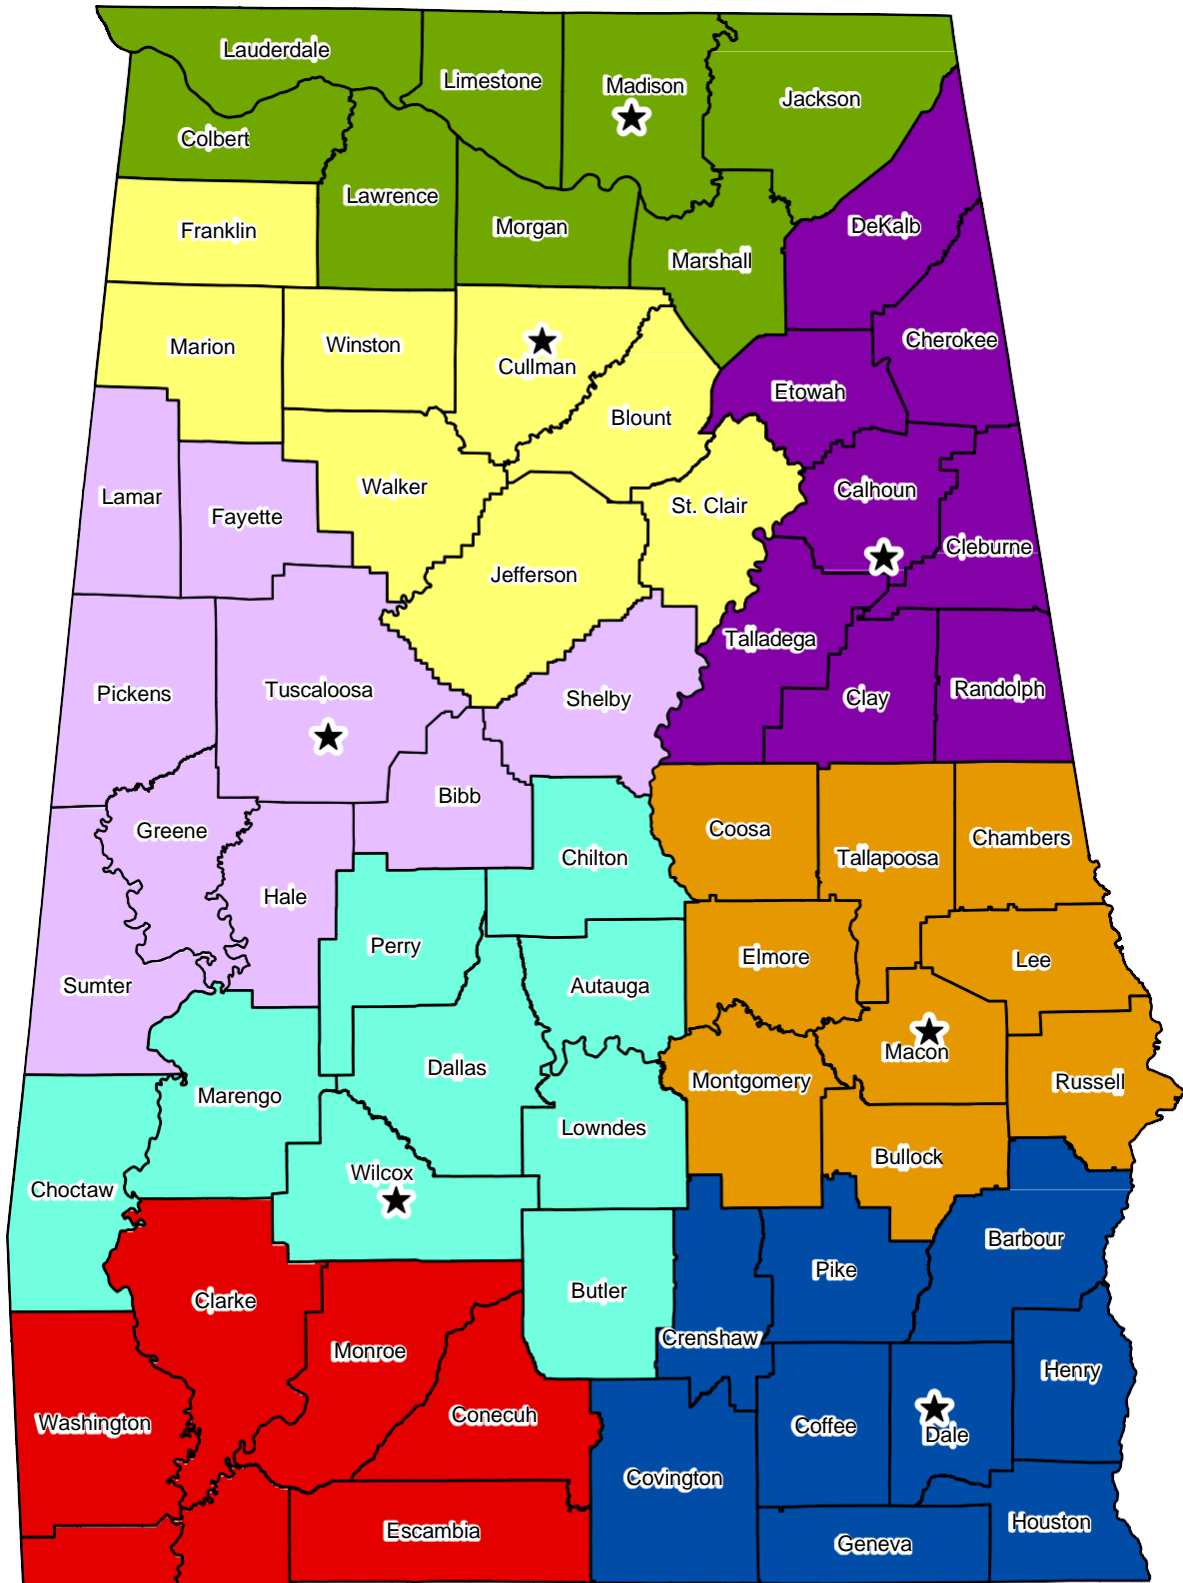

Alabama Rural Development - Area Offices

★ Area Office Location

1	Huntsville (256)532-1677	5	Anniston (256)835-7821
2	Ozark (334)774-4926	6	Tuskegee (334)725-3321
3	Tuscaloosa (205)553-1733	7	Cullman (256)734-6471
4	Camden (334)682-4116	8	Bay Minette (251)937-3297