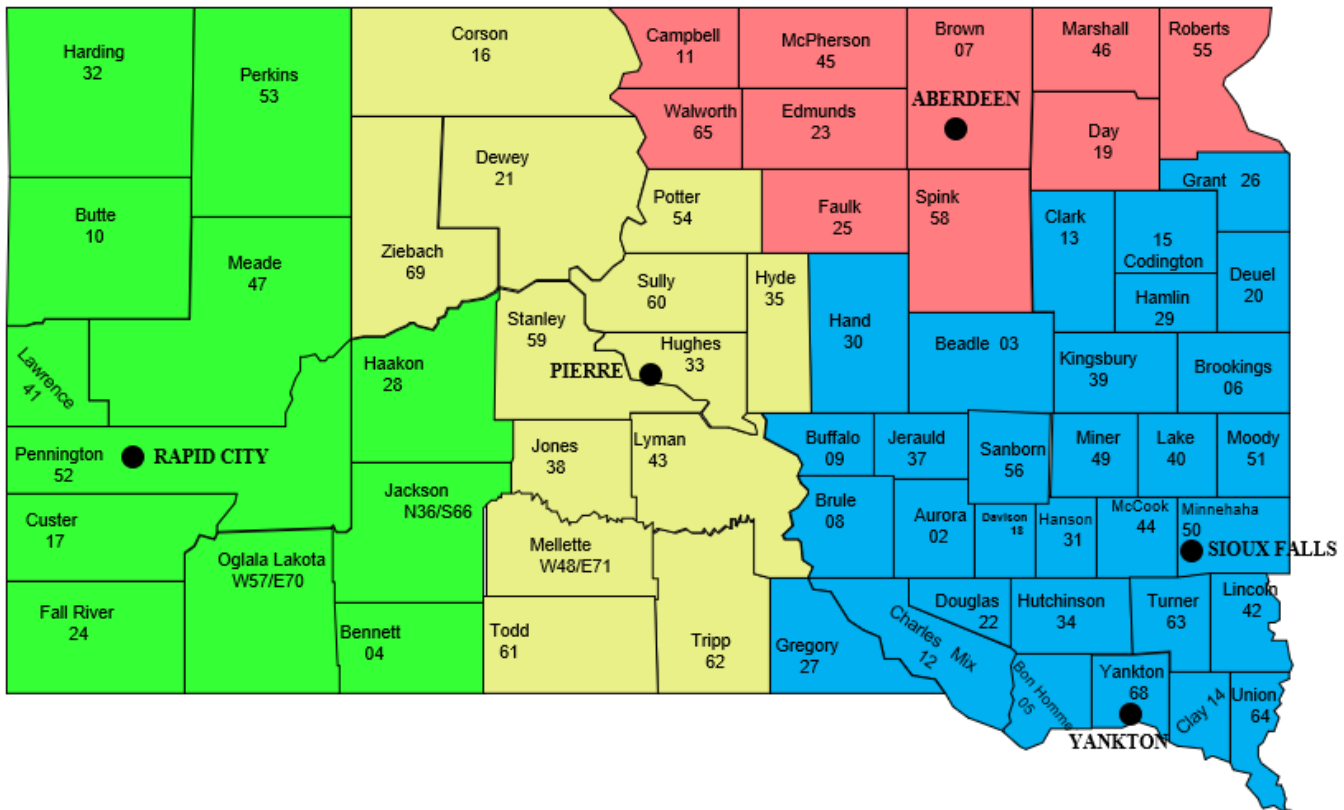

USDA Rural Development - South Dakota

Community Programs Contacts

Community Programs Specialists

Rapid City Office

Katie Hammer
 414 East Stumer Road Suite 200
 Rapid City, SD 57701
 (605) 858-6703
katie.hammer@usda.gov